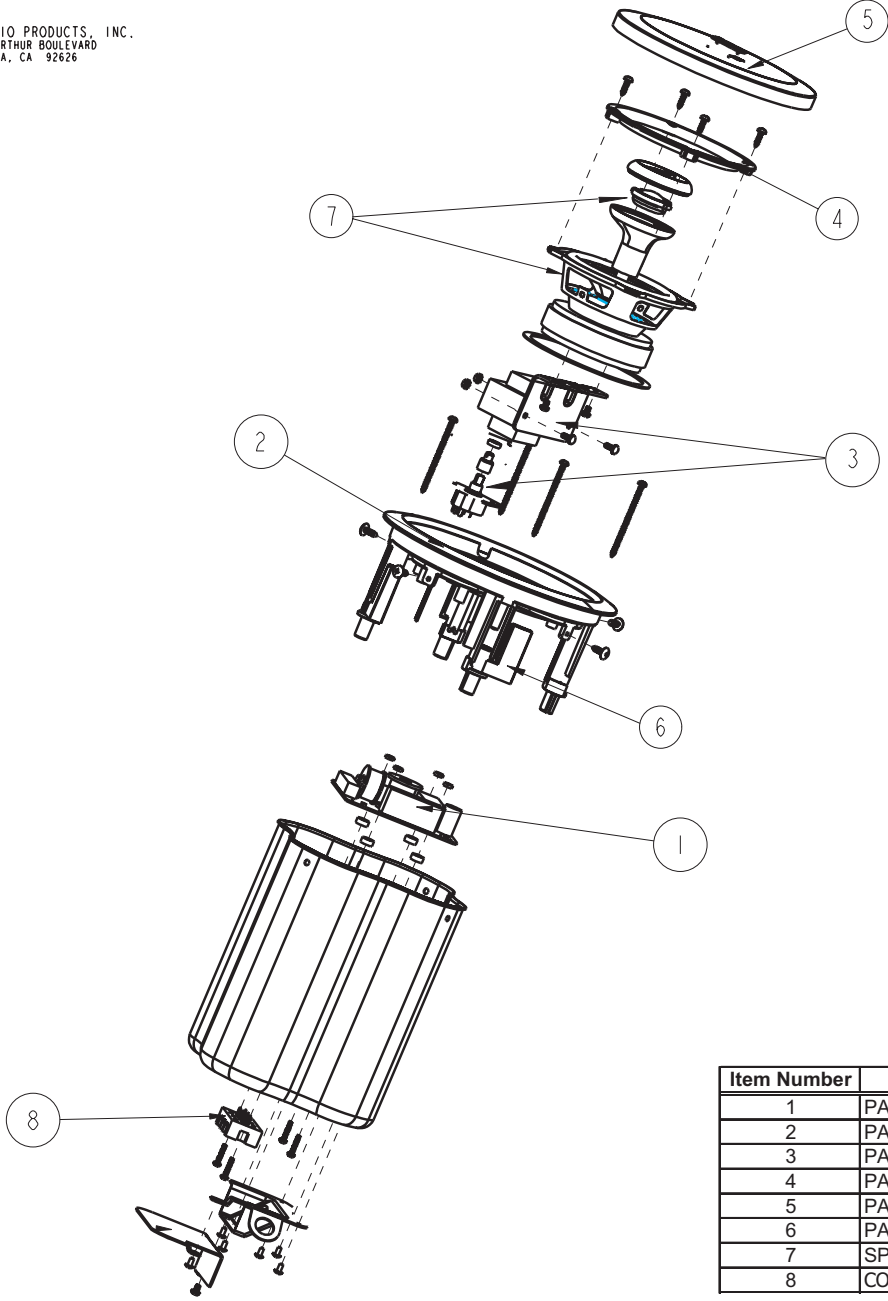

√	√	√	No.	1	0	QSC
						AD-C42

QSC QSC AUDIO PRODUCTS, INC.
1675 MACARTHUR BOULEVARD
COSTA MESA, CA 92626

Item Number	Component Part Number	Part Description
1	PA-000151-GP	CROSSOVER ASSY,AD-C42T,,,
2	PA-000152-GP	BAFFLE ASSY,W/DOG EAR/RING ASSY,AD-C42T,,
3	PA-000153-GP	TRANSFORMER/TAP SWITCH ASSY,AD-C42T,,,
4	PA-000154-GP	AD-C42T TRIM RING ASSY,SPARE PARTS,,,
5	PA-000155-GP	AD-C42T GRILLE ASSY,,,,
6	PA-000156-GP	AD-C42T DOG EAR ASSY,SPARE PARTS,,,
7	SP-000158-GP	DRIVER ASSEMBLY,WOOFER & TWEETER,AD-C42T,,,
8	CO-000359-GP	TERMINAL BLOCK,CERAMIC,,,,AD SERIES