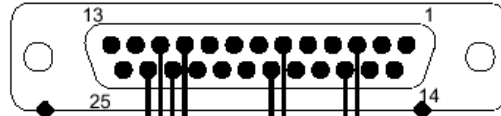

MAIN AUDIO OUTPUT

OPTION CARD I/O

FROM PROCESSOR OUTPUT

TO SURROUND EX DECODER