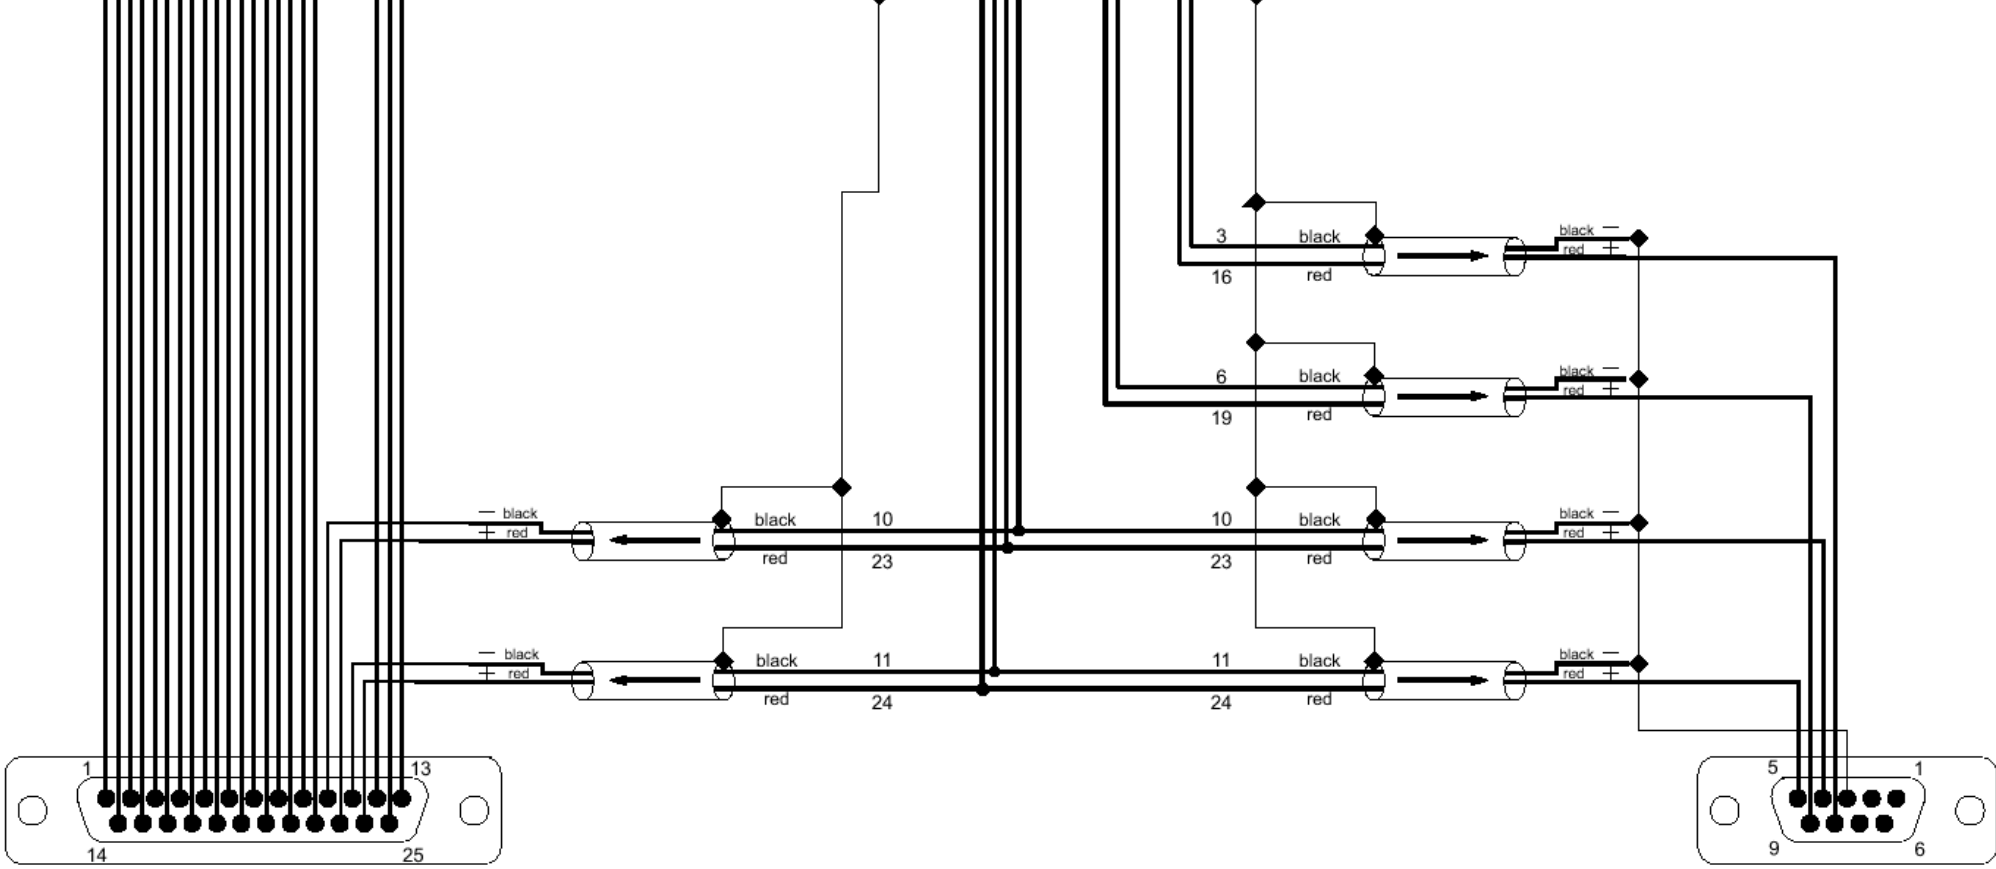

MAIN AUDIO OUTPUT

OPTION CARD I/O

FROM PROCESSOR OUTPUT

TO SURROUND EX DECODER