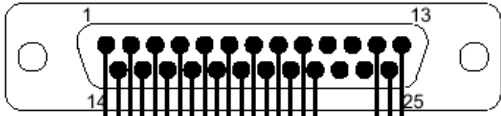

MAIN AUDIO OUTPUT

OPTION CARD I/O

FROM PROCESSOR OUTPUT

TO SURROUND EX DECODER