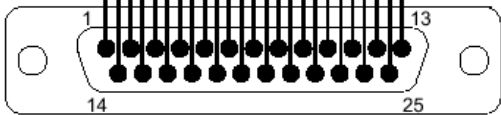

MAIN AUDIO OUTPUT

OPTION CARD I/O

FROM PROCESSOR OUTPUT

TO SURROUND EX DECODER